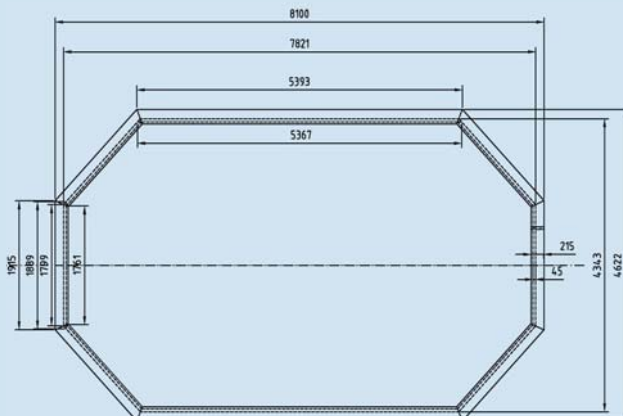

# OBLONG 460x810

A standard GardiPool consists of :

- wooden frame (45mm) in treated red fir (grade 4)
- one-piece wooden border in treated red fir, (option in exotic hardwood)
- wooden external stairs in treated red fir (option exotic hardwood), internal stairs in stainless steel
- all fittings in stainless steel
- anti-bacterial felt - cut at the right size
- liner 75/100°, light blue
- sand filter including all accessories (hoses, connectors, sand)
- start-up maintenance kit + cleaning kit
- the rectangular models have galvanised metal supports