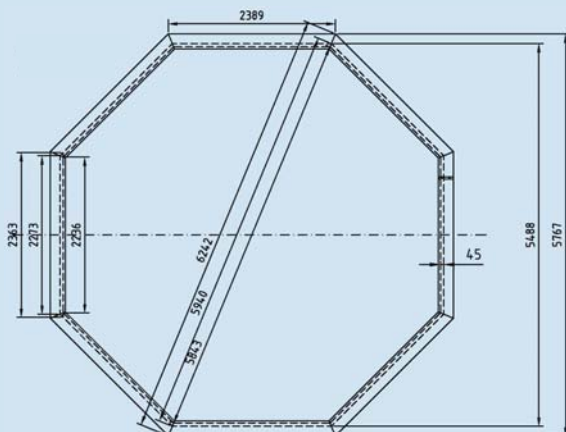

OCT00 625

A standard GardiPool consists of :

- wooden frame (45mm) in treated red fir (grade 4)
- one-piece wooden border in treated red fir, (option in exotic hardwood)
- wooden external stairs in treated red fir (option exotic hardwood), internal stairs in stainless steel
- all fittings in stainless steel
- anti-bacterial felt - cut at the right size
- liner 75/100°, light blue
- sand filter including all accessories (hoses, connectors, sand)
- start-up maintenance kit + cleaning kit
- the rectangular models have galvanised metal supports

stamp distributor

PRODUCT CARD