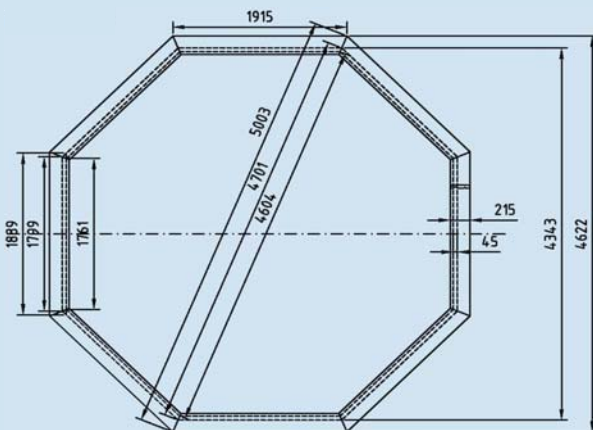

OCTOO 500

A standard GardiPool consists of :

- wooden frame (45mm) in treated red fir (grade 4)
- one-piece wooden border in treated red fir, (option in exotic hardwood)
- wooden external stairs in treated red fir (option exotic hardwood), internal stairs in stainless steel
- all fittings in stainless steel
- anti-bacterial felt - cut at the right size
- liner 75/100°, light blue
- sand filter including all accessories (hoses, connectors, sand)
- start-up maintenance kit + cleaning kit
- the rectangular models have galvanised metal supports